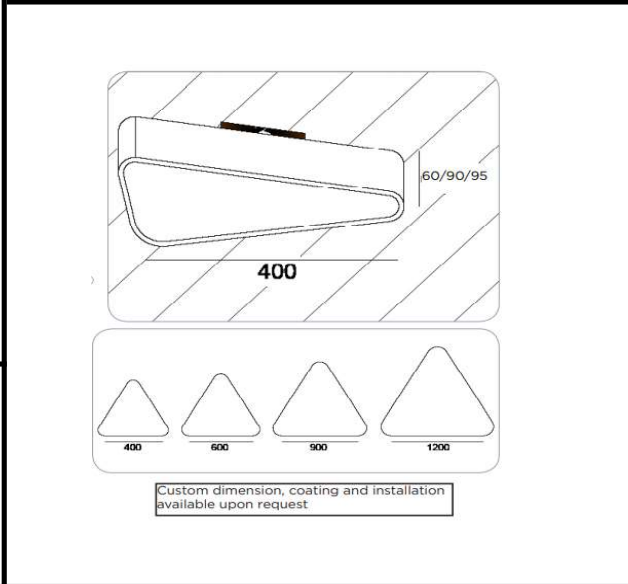

Sovitron Interior Pvt.Ltd.

Model Name	Ciera Soft Traingle / DLATCSTDSD-20
Description	Architectural Light

Technical description	Image
-----------------------	-------

Dimension	LXW=400mmX400mm H=60mm/90mm/95mm
Frame	Aluminium
Color Tempertaure	3000K
Power	20W
Total Luminous Flux	1700 lm
Efficacy	85 lm/W
IP rating	50
Color Rendering	≥80
Mounting	Surface
Optics	White Opal Diffuser
Dimming	NON-Dimmable
Operating Voltage	220-240 VAC
Standard Lifetime	L70 minimum at 50,000 burning hours

Dimension diagram

Remarks:-

Address: Plot #7 Saroorpur-Nangla Industrial Area,Ballabgarh-Sohna Road,Faridabad-121005
Email: info@sovitron.com